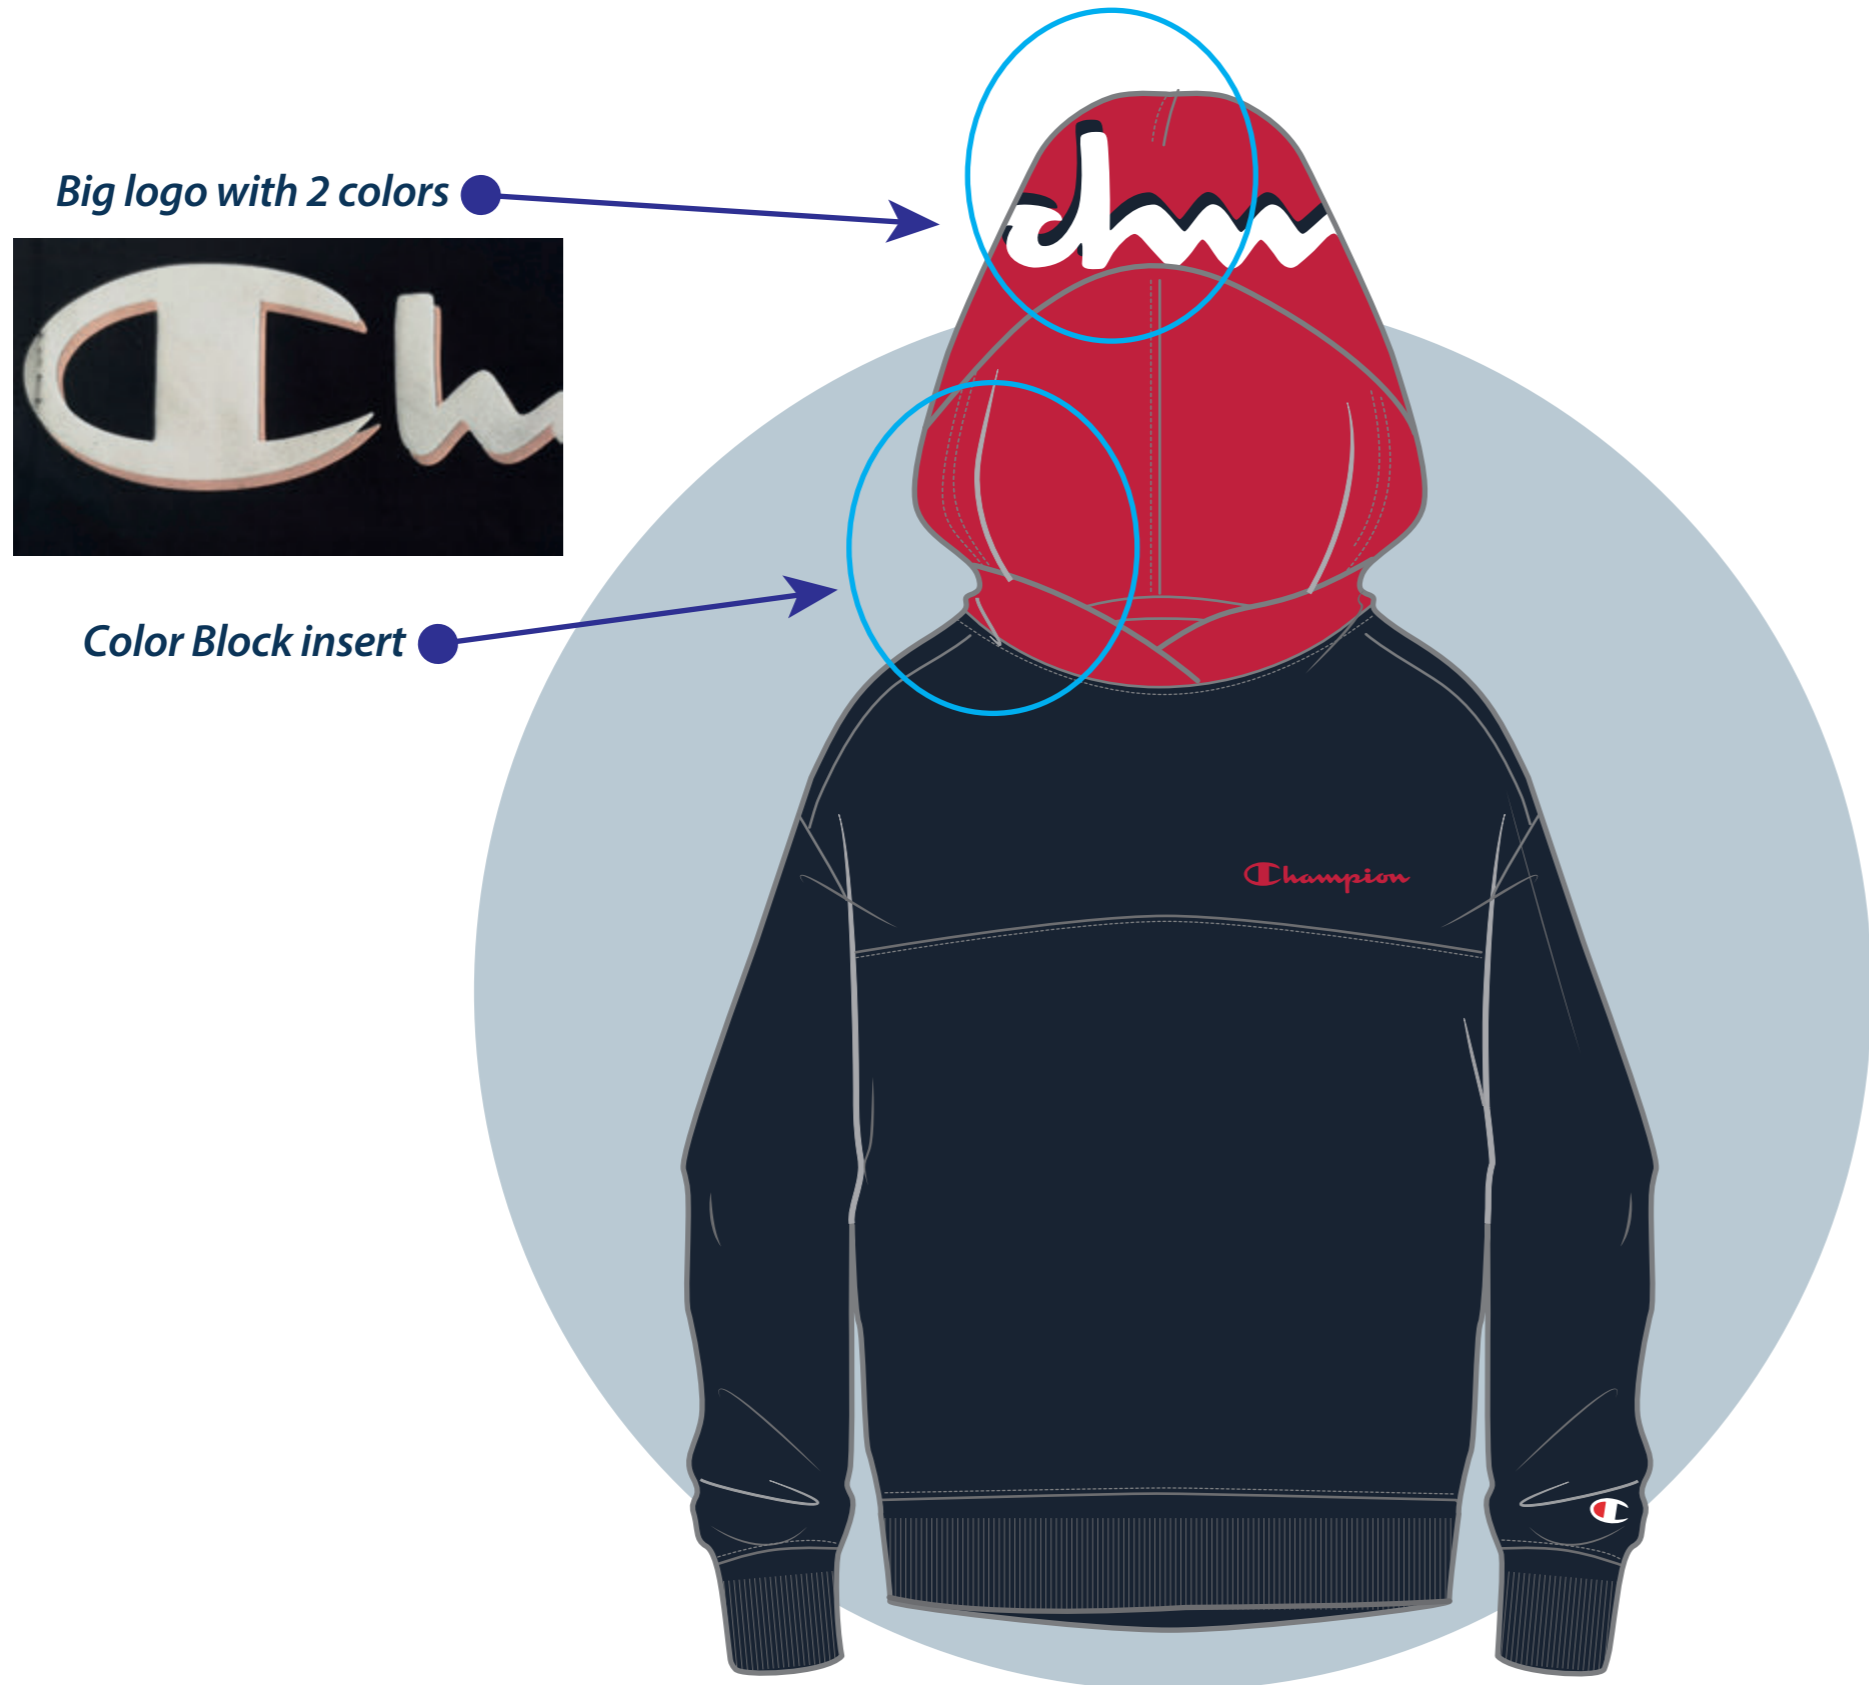

FABRIC - Special Ultra Light Fall Fleece (240GR) 60% COTTON, 40% POLYESTER
FABRIC - Cotton Lycra (230GR) 90% COTTON, 10% ELASTAN
FABRIC - Light Cotton Jersey (150GR) 100% COTTON

SIZE RANGE TOP: XXS-XXL CHAMPION ADDICTED
SIZE RANGE BOTTOM: XXS-XXL