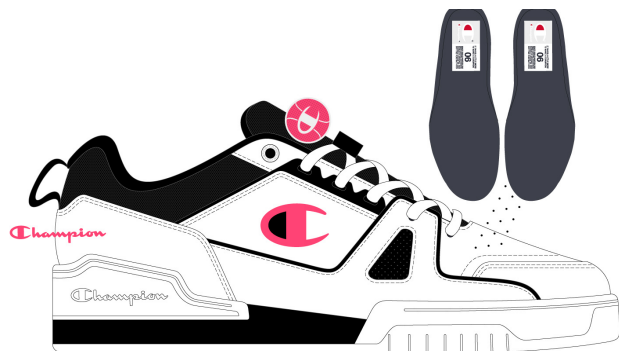

S11429 GUERRO

RETRO RUNNING

PS013 PINK

WW001 WHT/GREY

S11395 FOUL PLAY ELEMENT LOW

KK001 NBK/WHT
lilac details

WW001 WHT/LILAC

S11397 3 POINT LOW