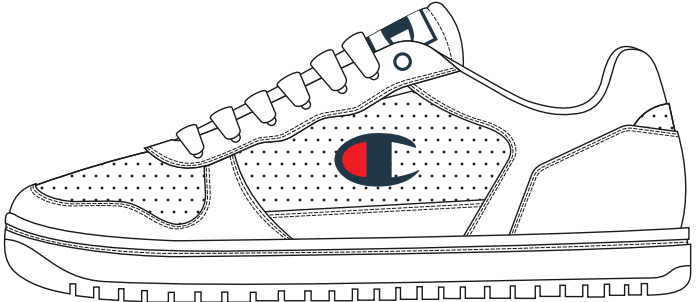

WW006 WHT/RBL/LIME

SIZE RANGE: 40 - 46

CONNOR

S21725 CONNOR

ISD - February
Upper: PU / Suede
Outsole: Rubber

WW001 TRIPLE WHT

KK001 RIPLE NBK

S20880 CHICAGO LOW

ISD - Carry Over
Upper: PU
Outsole: Rubber

WW001 WHT

KK001 NBK

S21200 CLEVELAND

ISD - Carry Over
Upper: PU
Outsole: Rubber

WW001 WHT

KK001 NBK

WOMEN COLLECTION