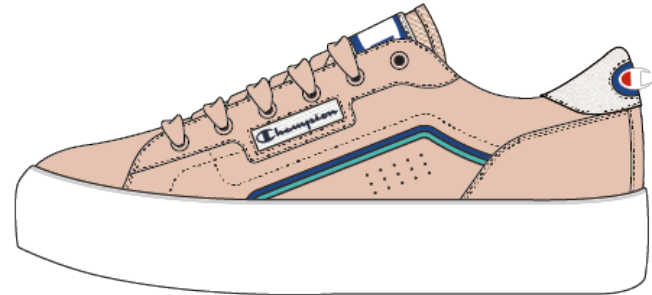

WW001 WHT

S11291 PARIS C

ISD - February
Upper: Canvas
Outsole: EVA

KK001 NBK

WW001 WHT

PS024 CNP

S10818 CHICAGO LOW PU

ISD - Carry Over
Upper: PU
Outsole: Rubber

WW001 WHT

S10824 CLEVELAND

ISD - Carry Over
Upper: PU
Outsole: Rubber

WW001 WHT

KK001 NBK

S10885 SAN DIEGO

ISD - Carry Over
Upper: PU
Outsole: Rubber

WW001 WHT

PS075 SFP

SIZE CONVERT TABLE A

ADULT - MEN/WOMEN														
EU	36	37	38	39	40	41	42	43	44	45	46	47		
US	4.5	5.5	6	7	7.5	8.5	9	10	10.5	11.5	12	13		
UK	3.5	4.5	5	6	6.5	7.5	8	9	9.5	10.5	11	12		
KIDS BOYS/GIRLS														
EU	22	23	24	25	26	27	28	29	30	31	32	33	34	35
US	7	8	8.5	9.5	10	11	12	12.5	13	1	1.5	2.5	3	4
UK	6	7	7.5	8.5	9	10	11	11.5	12	13	13.5	1.5	2	3