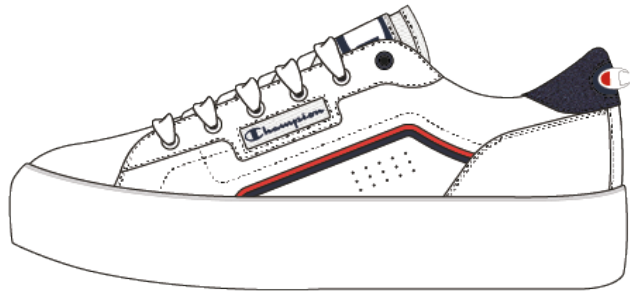

WW001 WHT

S11291 PARIS C

ISD - February
Upper: Canvas
Outsole: EVA

KK001 NBK

WW001 WHT

PS024 CNP

S10818 CHICAGO LOW PU

ISD - Carry Over
Upper: PU
Outsole: Rubber

WW001 WHT

S10824 CLEVELAND

ISD - Carry Over
Upper: PU
Outsole: Rubber

WW001 WHT

KK001 NBK

S10885 SAN DIEGO

ISD - Carry Over
Upper: PU
Outsole: Rubber

WW001 WHT

PS075 SFP

SIZE CONVERT TABLE A

ADULT - MEN/WOMEN														
EU	36	37	38	39	40	41	42	43	44	45	46	47		
US	4.5	5.5	6	7	7.5	8.5	9	10	10.5	11.5	12	13		
UK	3.5	4.5	5	6	6.5	7.5	8	9	9.5	10.5	11	12		
KIDS BOYS/GIRLS														
EU	22	23	24	25	26	27	28	29	30	31	32	33	34	35
US	7	8	8.5	9.5	10	11	12	12.5	13	1	1.5	2.5	3	4
UK	6	7	7.5	8.5	9	10	11	11.5	12	13	13.5	1.5	2	3